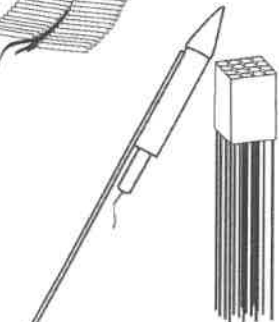

SKY ROCKETS / BOTTLE ROCKETS

WARNING FLAMMABLE ROCKET

WARNING SHOOTS FLAMING BALLS w/ reports